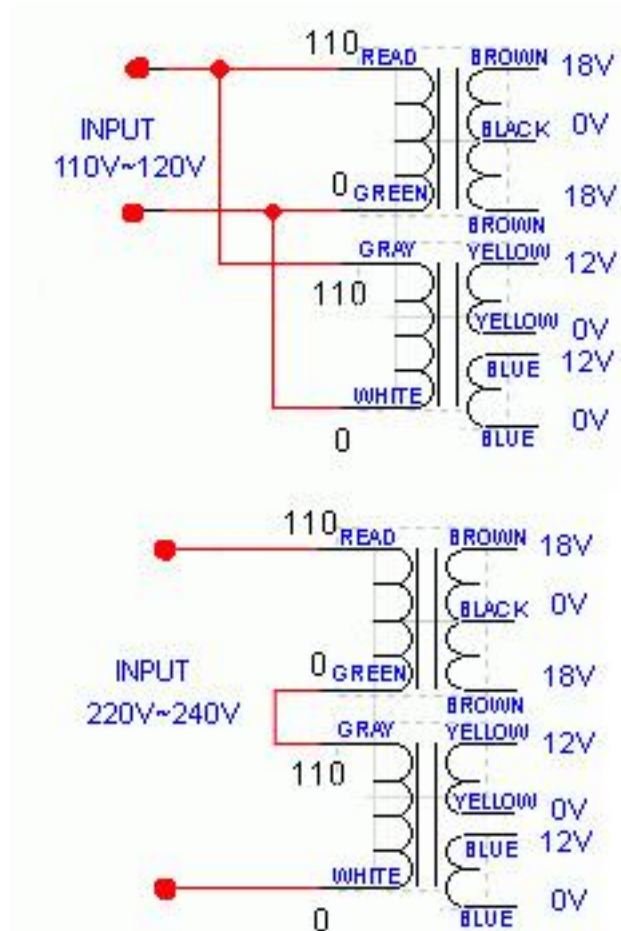

# 50W R Core Transformer,110V//200V,for Extreme 1543 DAC

Universal transformer, work with 110~120V or 220~240V AC.

It with Extreme 1543 DAC Board's Connect: